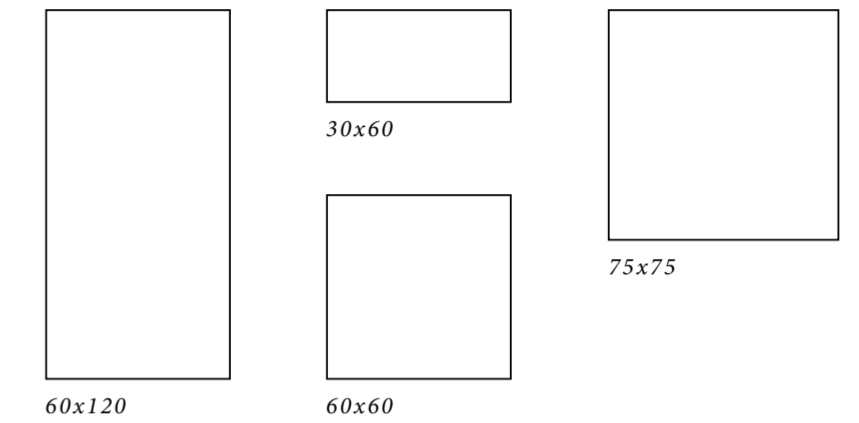

Des surfaces qui garantissent la continuité entre intérieur et extérieur. Les multiples finitions de surface alliées aux modules à épaisseur majorée XT20 garantissent des solutions impeccables pour l'intérieur et l'extérieur. Le grès cérame Ragno en 10 et 20 mm d'épaisseur se distingue par de hautes performances techniques sans renoncer à une qualité esthétique supérieure.

Superficies que garantizan continuidad entre el interior y el exterior. Los múltiples acabados superficiales juntos con los módulos de grosor aumentado XT20 aseguran soluciones impecables para interior y exterior. El gres porcelánico Ragno de 10 y 20 mm ofrece unas elevadas prestaciones técnicas manteniendo una calidad estética superior.

Поверхности, гарантирующие непрерывность оформления внутренних и наружных пространств. Многочисленные отделки поверхности вместе с модулями с увеличенной толщиной XT20 гарантируют безупречные решения для интерьеров и экстерьеров. Керамогранит Ragno толщиной 10 и 20 мм обладает отличными техническими характеристиками и предлагает эстетическое качество высшего уровня.

Naturale - Soft

Strutturato

XT20